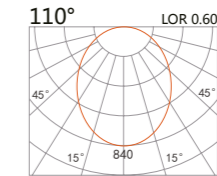

LIGHT DISTRIBUTION

For 3000k