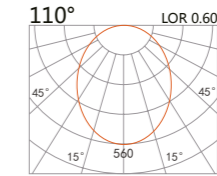

## 227 184

LED Power	Colour Temp	Luminous
20W	2700/3000K	2400lm
	4000/5000K	2472lm

## 227 185

LED Power	Colour Temp	Luminous
30W	2700/3000K	3600lm
	4000/5000K	3780lm

## LIGHT DISTRIBUTION

For 3000k

white grey black